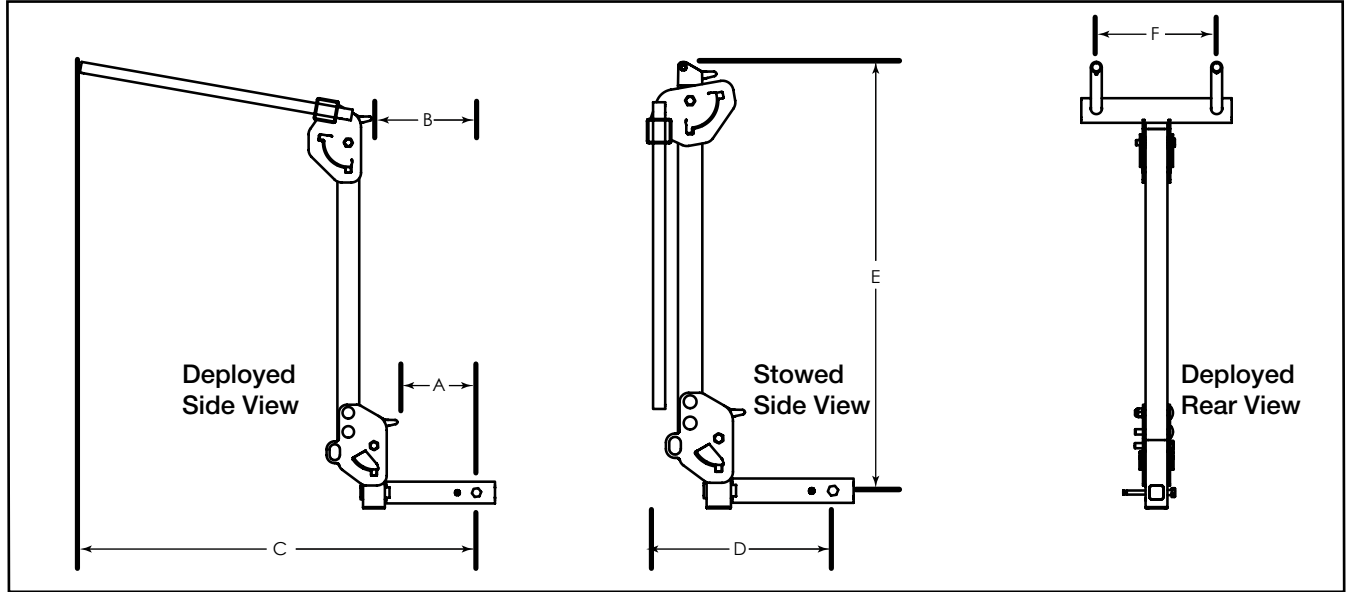

REAR MOUNT CARRIERS

Hitch Dimensions

Though we design our hitch-mounted bike carriers to be as universal as possible, all vehicles are designed differently. These diagrams have been designed to help you better understand the "room" our hitch-mounted bike racks need to function properly.

Hanging Style Models

MODEL	A	B	C	D	E	F
934XT	10"	13.5"	38.5"	21.5"	33.75"	11"
935XT	10"	13.5"	30.75"	21.5"	33.75"	11"
936XT	10"	13.5"	38.5"	21.5"	33.75"	11"
937XT	10"	13.5"	30.75"	21.5"	33.75"	11"
951XT	5.25"	9.5"	43.75"	17"	33.75"	11"
956	5.25"	9.5"	34.5"	N/A	34.5"	11"
957	10"	13.5"	38.5"	N/A	34.5"	11"
958	5.25"	9.5"	26.5"	N/A	34"	11"
9042	10.815"	13.234"	37.717"	21.09"	37.36"	11"

MODEL	A	B	C	D	E	F
9043	10.815"	13.234"	37.717"	21.09"	37.36"	11"
995XT	10"	12.5"	39"	21.5"	33.75"	11"
996XT	10"	12.5"	39"	21.5"	33.75"	11"
998XT	7.5"	9.5"	37.75"	17"	33.75"	11"
9025	7"	9.29"	38.14"	14.709"	37.04"	11"
9026	7"	9.29"	42.14"	14.709"	37.04"	11"
9028	6.25"	8.54"	29.25"	13.96"	37.04"	11"
9029	6.25"	8.54"	37.39"	13.96"	37.04"	11"
9030	6.25"	8.54"	41.39"	13.96"	37.04"	11"

Hanging Style Swing Models

MODEL	A	B	C	D	E	F	G
9027	7.27"	8.81"	37.66"	14.54"	37.59"	11"	21.48"
9031	9"	10.53"	39.38"	16.26"	37.20"	11"	21.48"

Platform Models

MODEL	A	B	C	D	E
916XT	6.4"	35.3"	4.5"	8.9"	29.25"
917XT	7.9"	34.3"	3.5"	10.4"	28"
916XT+918XT	7.9"	55"	4.5"	8.9"	49"
990XT	6"	33"	6"	16"	31.25"
9032	6"	32"	N/A	N/A	N/A