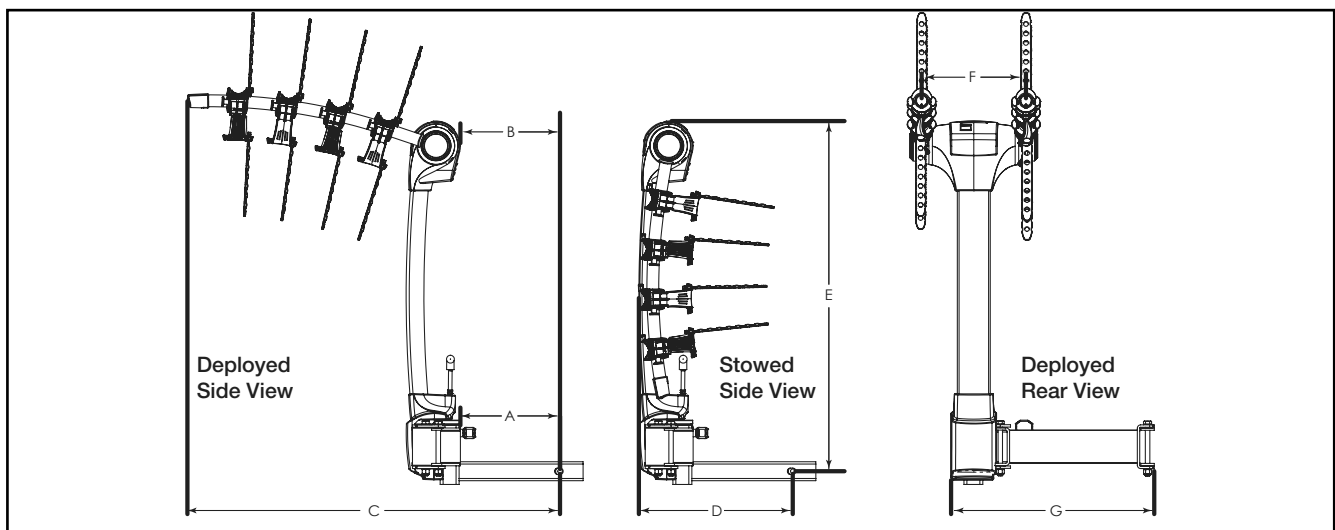

REAR MOUNT CARRIERS

Hitch Dimensions

Though we design our hitch-mounted bike carriers to be as universal as possible, all vehicles are designed differently. These diagrams have been designed to help you better understand the "room" our hitch-mounted bike racks need to function properly.

Hanging Style Models

MODEL	A	B	C	D	E	F
934XT	10"	13.5"	38.5"	21.5"	33.75"	11"
935XT	10"	13.5"	30.75"	21.5"	33.75"	11"
936XT	10"	13.5"	38.5"	21.5"	33.75"	11"
937XT	10"	13.5"	30.75"	21.5"	33.75"	11"
951XT	5.25"	9.5"	43.75"	17"	33.75"	11"
956	5.25"	9.5"	34.5"	N/A	34.5"	11"
957	10"	13.5"	38.5"	N/A	34.5"	11"
958	5.25"	9.5"	26.5"	N/A	34"	11"
9042	10.815"	13.234"	37.717"	21.09"	37.36"	11"

MODEL	A	B	C	D	E	F
9043	10.815"	13.234"	37.717"	21.09"	37.36"	11"
995XT	10"	12.5"	39"	21.5"	33.75"	11"
996XT	10"	12.5"	39"	21.5"	33.75"	11"
998XT	7.5"	9.5"	37.75"	17"	33.75"	11"
9025	7"	9.29"	38.14"	14.709"	37.04"	11"
9026	7"	9.29"	42.14"	14.709"	37.04"	11"
9028	6.25"	8.54"	29.25"	13.96"	37.04"	11"
9029	6.25"	8.54"	37.39"	13.96"	37.04"	11"
9030	6.25"	8.54"	41.39"	13.96"	37.04"	11"

Hanging Style Swing Models

MODEL	A	B	C	D	E	F	G
9027	7.27"	8.81"	37.66"	14.54"	37.59"	11"	21.48"
9031	9"	10.53"	39.38"	16.26"	37.20"	11"	21.48"

Platform Models

MODEL	A	B	C	D	E
916XT	6.4"	35.3"	4.5"	8.9"	29.25"
917XT	7.9"	34.3"	3.5"	10.4"	28"
916XT+918XT	7.9"	55"	4.5"	8.9"	49"
990XT	6"	33"	6"	16"	31.25"
9032	6"	32"	N/A	N/A	N/A