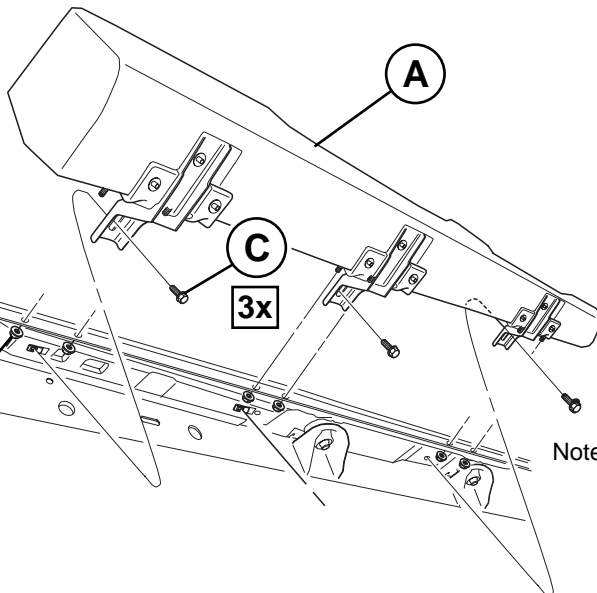

# Jeep Wrangler Running Board - 4 Door

**A** LH

**C** 6x

**D** 4x

**E** 12x

**B** RH

10mm  
13mm

Note: Repeat for other side

**1**

16 ft. lbs  
(22 N.m)

**C** 3x

8 ft. lbs  
(11 N.m)

**E** 6x

Note: Repeat for other side

**2**