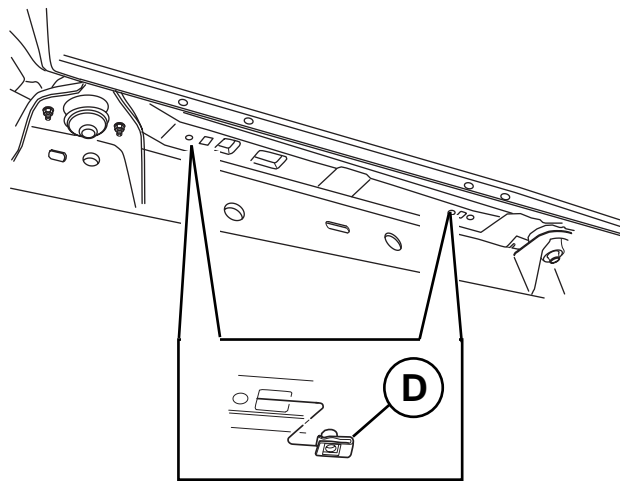

# Jeep Wrangler Running Board - 4 Door

**A** LH

**C** 6x

**D** 4x

**E** 12x

**B** RH

10mm  
13mm

Note: Repeat for other side

**1**

16 ft. lbs  
(22 N.m)

**C** 3x

8 ft. lbs  
(11 N.m)

**E** 6x

Note: Repeat for other side

**2**