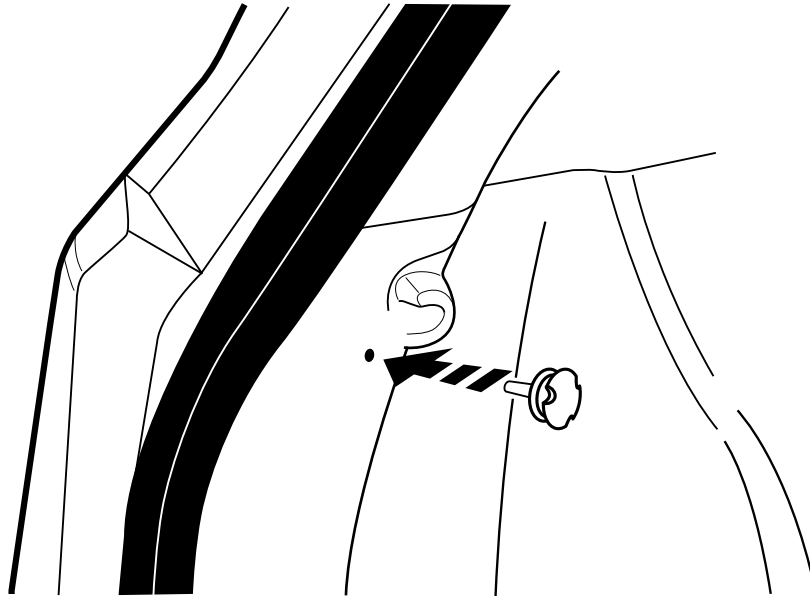

JEEP COMPASS / PATRIOT

Convenience Net

A

B

C

1/4" & 1/2"

Floor Net

1

Envelope Net

- Mark drilling location on trim panel
- Drill 1/4" pilot hole
- Enlarge hole with 1/2" drill bit

5

6

7

8

9