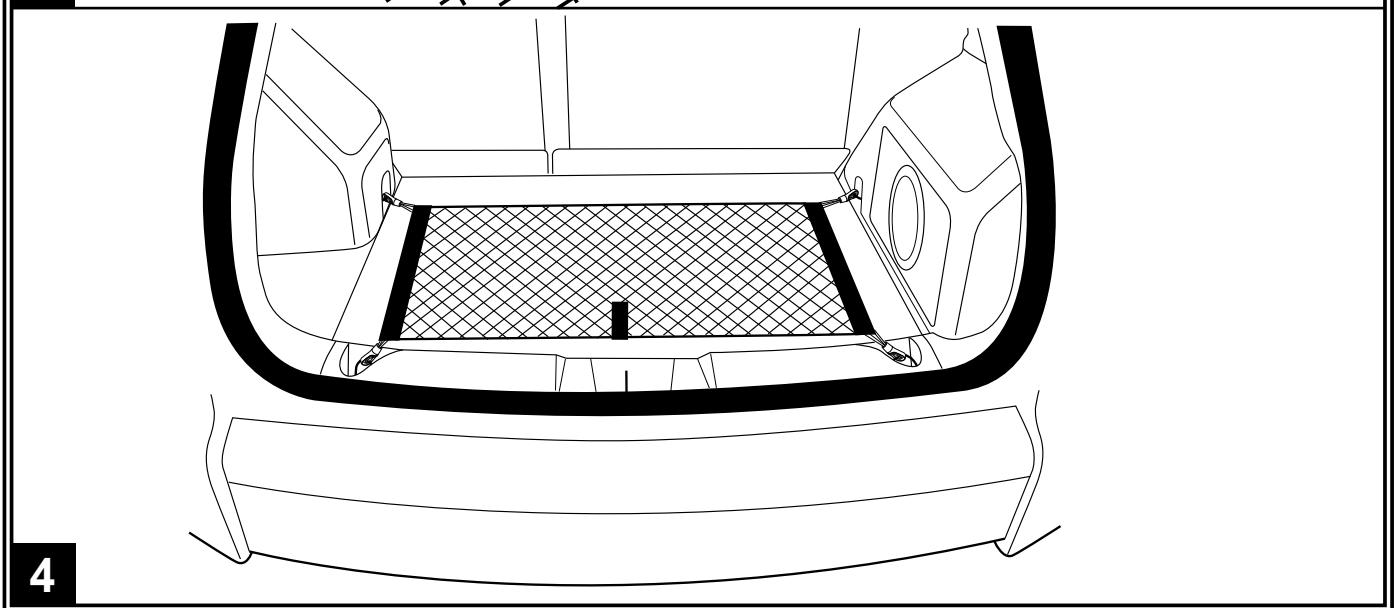

JEEP COMPASS / PATRIOT

Convenience Net

A

B

C

1/4" & 1/2"

Floor Net

1

Envelope Net

- Mark drilling location on trim panel
- Drill 1/4" pilot hole
- Enlarge hole with 1/2" drill bit

5

6

7

8

9