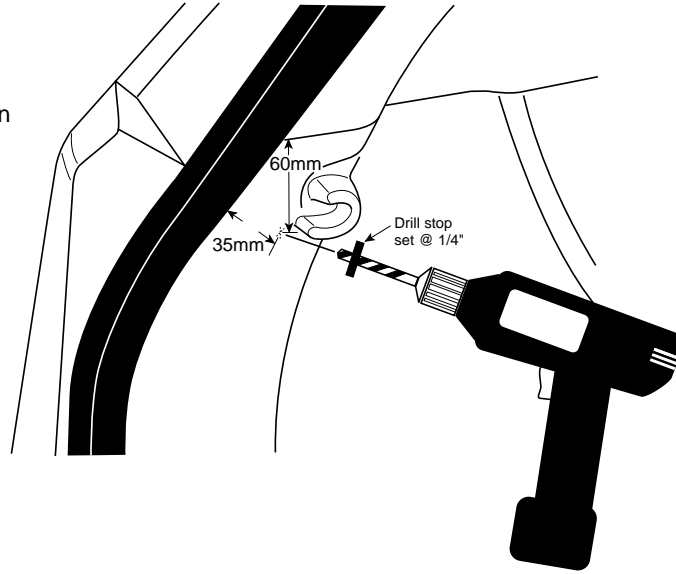

JEEP COMPASS / PATRIOT

Convenience Net

A

B

C

1/4" & 1/2"

Floor Net

1

Envelope Net

- Mark drilling location on trim panel
- Drill 1/4" pilot hole
- Enlarge hole with 1/2" drill bit

5

6

7

8

9