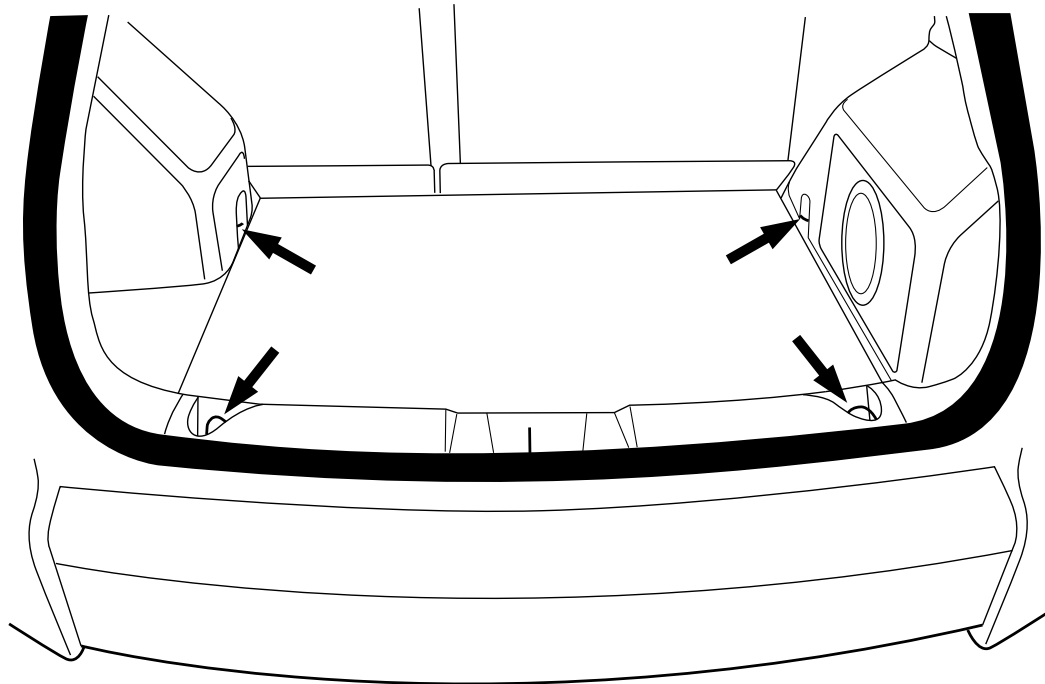

JEEP COMPASS / PATRIOT

Convenience Net

A

B

C

1/4" & 1/2"

Floor Net

1

Envelope Net

- Mark drilling location on trim panel
- Drill 1/4" pilot hole
- Enlarge hole with 1/2" drill bit

5

6

7

8

9