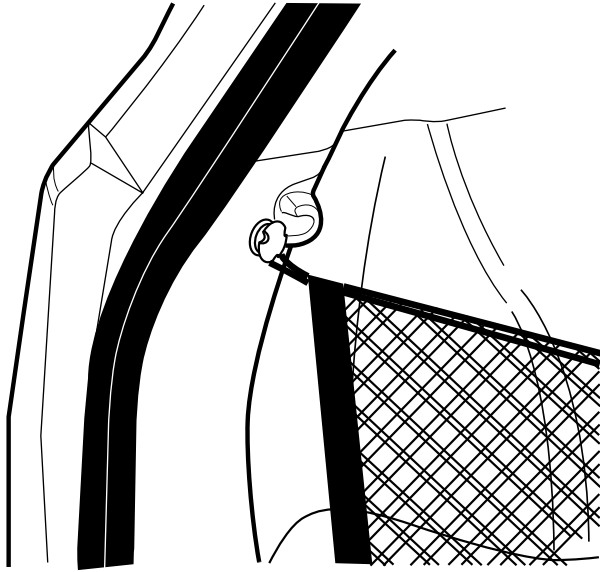

JEEP COMPASS / PATRIOT

Convenience Net

A

B

C

1/4" & 1/2"

Floor Net

1

Envelope Net

- Mark drilling location on trim panel
- Drill 1/4" pilot hole
- Enlarge hole with 1/2" drill bit

5

6

7

8

9