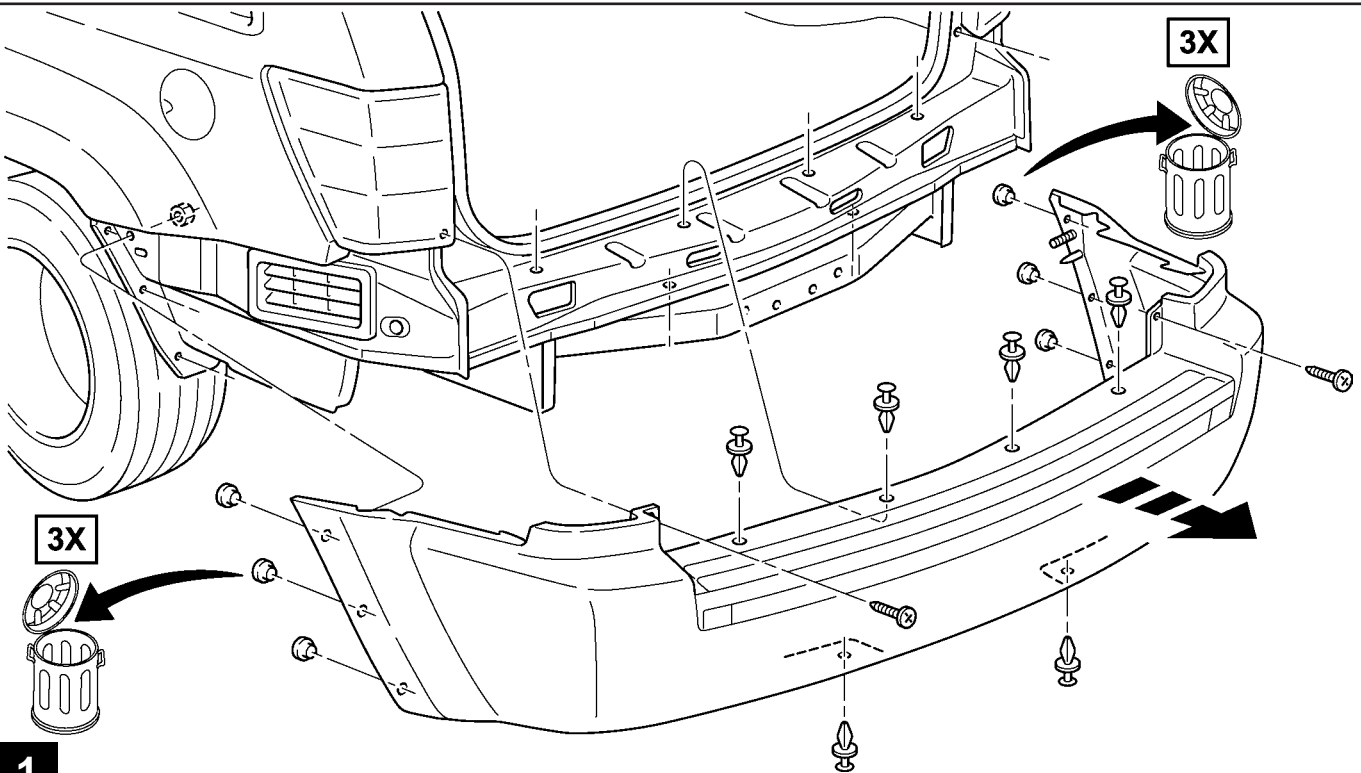

MOPAR®

JEEP GRAND CHEROKEE

Trailer Hitch Bezel

A

B 4x

C 6x

1/8" (3mm)
13/64" (5mm)
3/16" (4.5mm)
5/16" (8mm)

WHITE CHALK